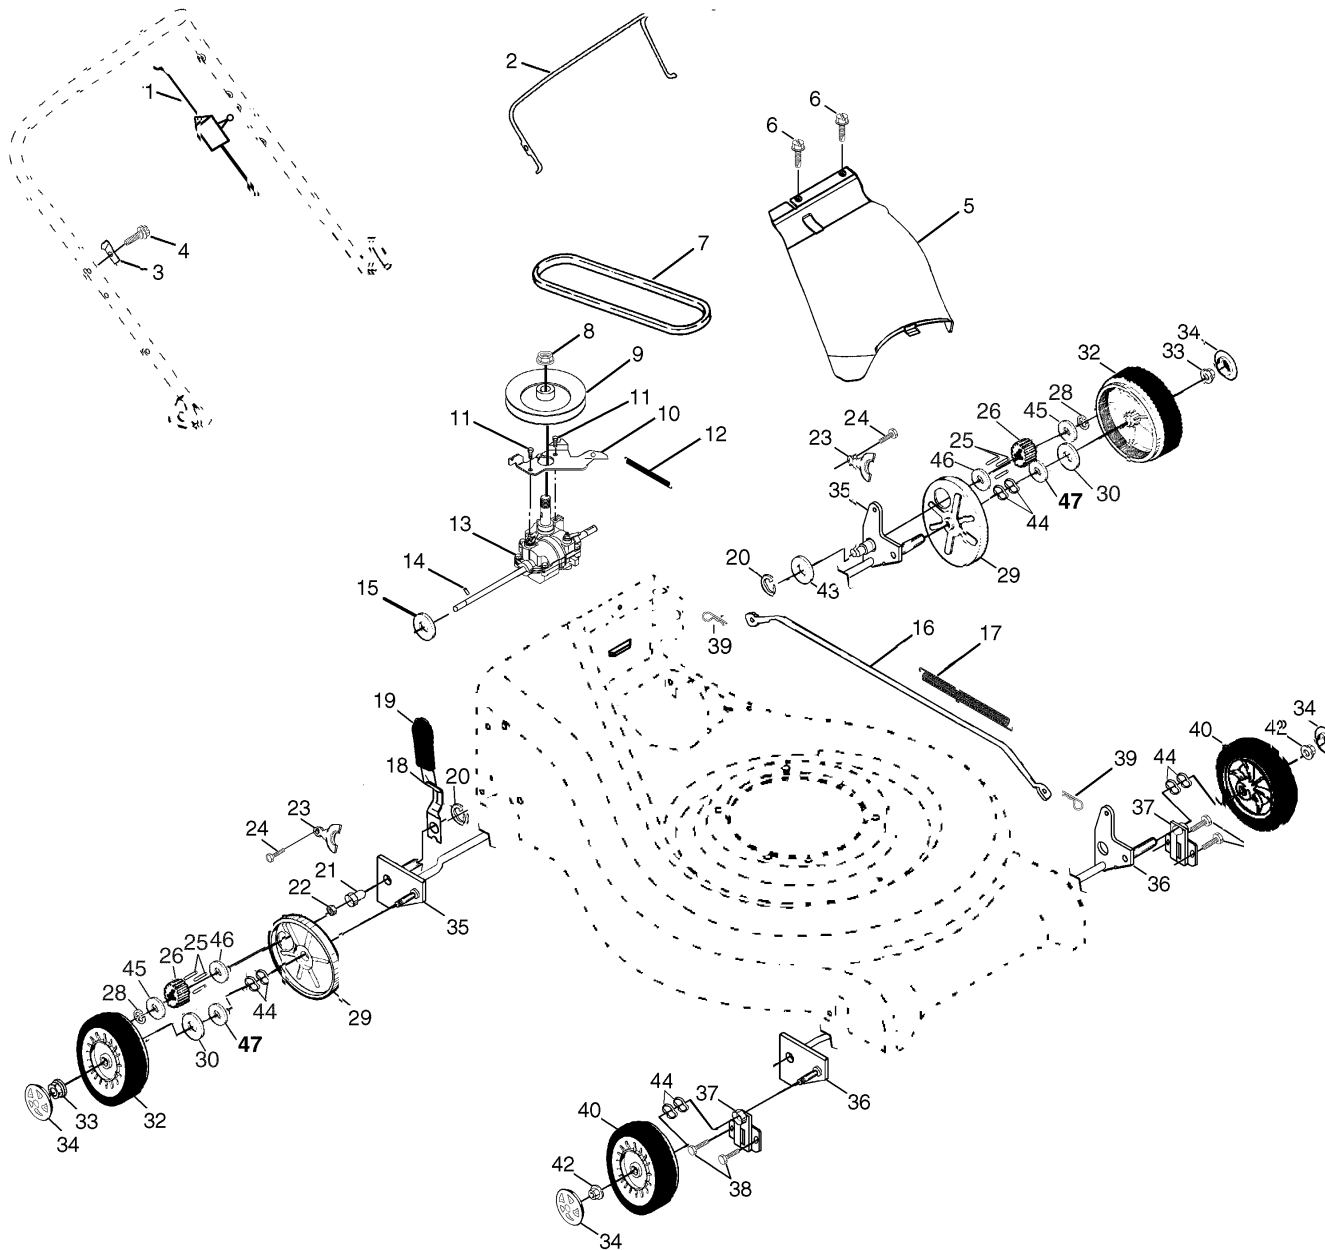

REPAIR PARTS

ROTARY LAWN MOWER MODEL NUMBER 530RS (954140072D)

REPAIR PARTS

ROTARY LAWN MOWER MODEL NUMBER 530RS (954140072D)

21

KEY NO.	PART NO	DESCRIPTION	KEY NO.	PART NO	DESCRIPTION
1	532161587	Cable Drive	21	532163365	Bearing Support
2	532161473	Bail Control Drive	22	532169911	Bearing Ball
3	532164557	Bracket, Downstop	23	532164555	Retainer Drive Asm. Stmp.
4	532083816	Screw Hex Wash Head Tapping 10-2	24	532057808	Screw Hex Head Tapping 1/4-20 x .75
5	532161537	Cover Drive	25	532170011	Drive Pawl
6	532750634	Screw Thdrol 10-25 x .50	26	532166450	Pinion, Drive
7	532160816	V-Belt	28	812000058	E-Ring 7/16
8	532132010	Nut Lock Flanged 3/8-16 Zinc	29	532088080	Cover, Dust Wheel
9	532163939	Pulley Driven	30	532067725	Washer 1/2 x 1-1/2 x .134
10	532164553	Belt Keeper	32	532155171	Wheel 9 x 2
11	817541011	Screw Hex Wash Head 10-24 X .668	33	532083923	Nut Hex Flange Lock
12	532075192	Spring	34	532157008	Hubcap
13	532169611	Transmission Asm.	35	532164552	Shaft Asm. Rear
14	532145354	Pin Spring Thrust	36	532164550	Shaft Asm. Front
15	532057079	Washer Hardened	37	532161463	Retainer Front Shaft
16	532161584	Rod Connecting	38	532163409	Screw 12 x 5/8
17	532161602	Spring Extension	39	532700279	Clip Retainer
18	532164554	Spring Selector	40	532750550	Wheel 8 x 2
19	532161961	Knob Selector Spring	42	532083923	Nut, Hex Flange Lock 3/8-16
20	812000022	E-Ring 7/8	43	819572216	Washer
			44	532057143	Wave Washer
			45	532052160	Washer
			46	532062335	Washer
			47	532088118	Felt Washer