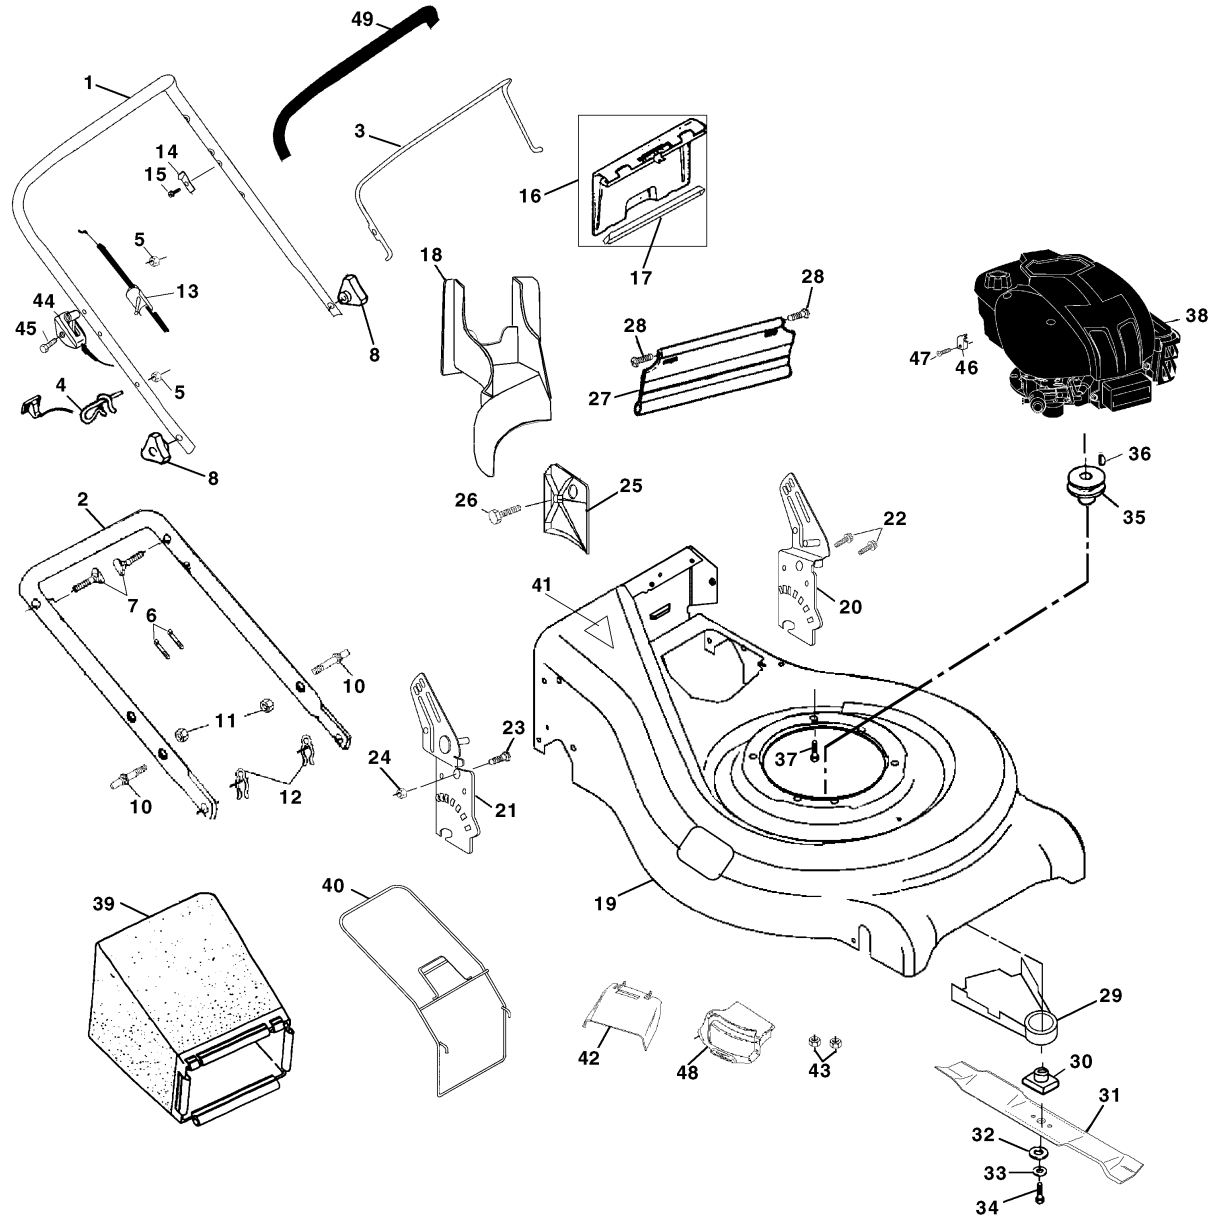

REPAIR PARTS

ROTARY LAWN MOWER MODEL NUMBER 530RS (954140072D)

REPAIR PARTS

ROTARY LAWN MOWER MODEL NUMBER 530RS (954140072D)

19

KEY NO.	PART NO	DESCRIPTION	KEY NO.	PART NO	DESCRIPTION
1	532169369	Handle, Upper Dlx Comf.	28	532088652	Screw, Hinge 1/4-20 x 1.25
2	532173219	Handle, Lower	29	532134612	Shield, Debris Modified
3	532131036	Bail, Cont. Wire Dlx Comf. Blk	30	532851514	Adapter, Blade w/key Longer
4	532132001	Guide, Rope, Side	31	532159267	Blade, 21"
5	532063601	Nut, Hex Lockwasher 1/4-20	32	532851074	Washer, Hardened
6	532066426	Wire, Tie	33	532850263	Lockwasher, Helical Spring 3/8
7	532131959	Bolt, Handle 5/16-18 x 1.75	34	532851084	Screw, Hex Head 3/8-24 x 1.38
8	532087692	Knob, Handle	35	532084596	Pulley, Engine
10	532161551	Bolt, Sq. Neck	36	532087677	Key, Hi Pro
11	873990500	Nut, Hex Lockwasher Ins. 5/16-18 UNC	37	532150406	Bolt, Engine
12	532051793	Cotter, Hairpin	38	-----	Engine Briggs & Stratton Model 121602
13	532133107	Cable			Order parts from engine manufacturer
14	532125162	Bracket, Upstop	39	532169111	Grass Catcher Bag
15	532083816	Screw, Hex Washer Head Tapping 10-2	40	532161358	Grass Catcher Frame
16	532162085	Kit, Door Rear	41	532107339	Danger Decal
17	532161548	Seal, Door	42	532166028	Deflector
18	532165261	Plug, Mulcher	43	532088349	Nut
19	532169189	Kit, Housing	44	532168246	Throttle Control
20	532164548	Handle, Bracket Asm. Left	45	532144929	Screw
21	532169306	Handle, Bracket Asm. Right	46	532111190	Cable Clamp
22	532150078	Screw, Hex Wshd	47	532083816	Screw
23	532163183	Bolt, Hex Head 5/16-18 x 5/8	48	532171962	Mulcher Door
24	532063124	Nut, Hex Lock Wshr 5/16-18	49	532164265	Grip
25	532161333	Baffle, Side	--	532162300	Warning Decal(Not Shown)
26	532163409	Screw 12 x 5/8	--	532173100	Owner's Manual
27	532161550	Skirt			